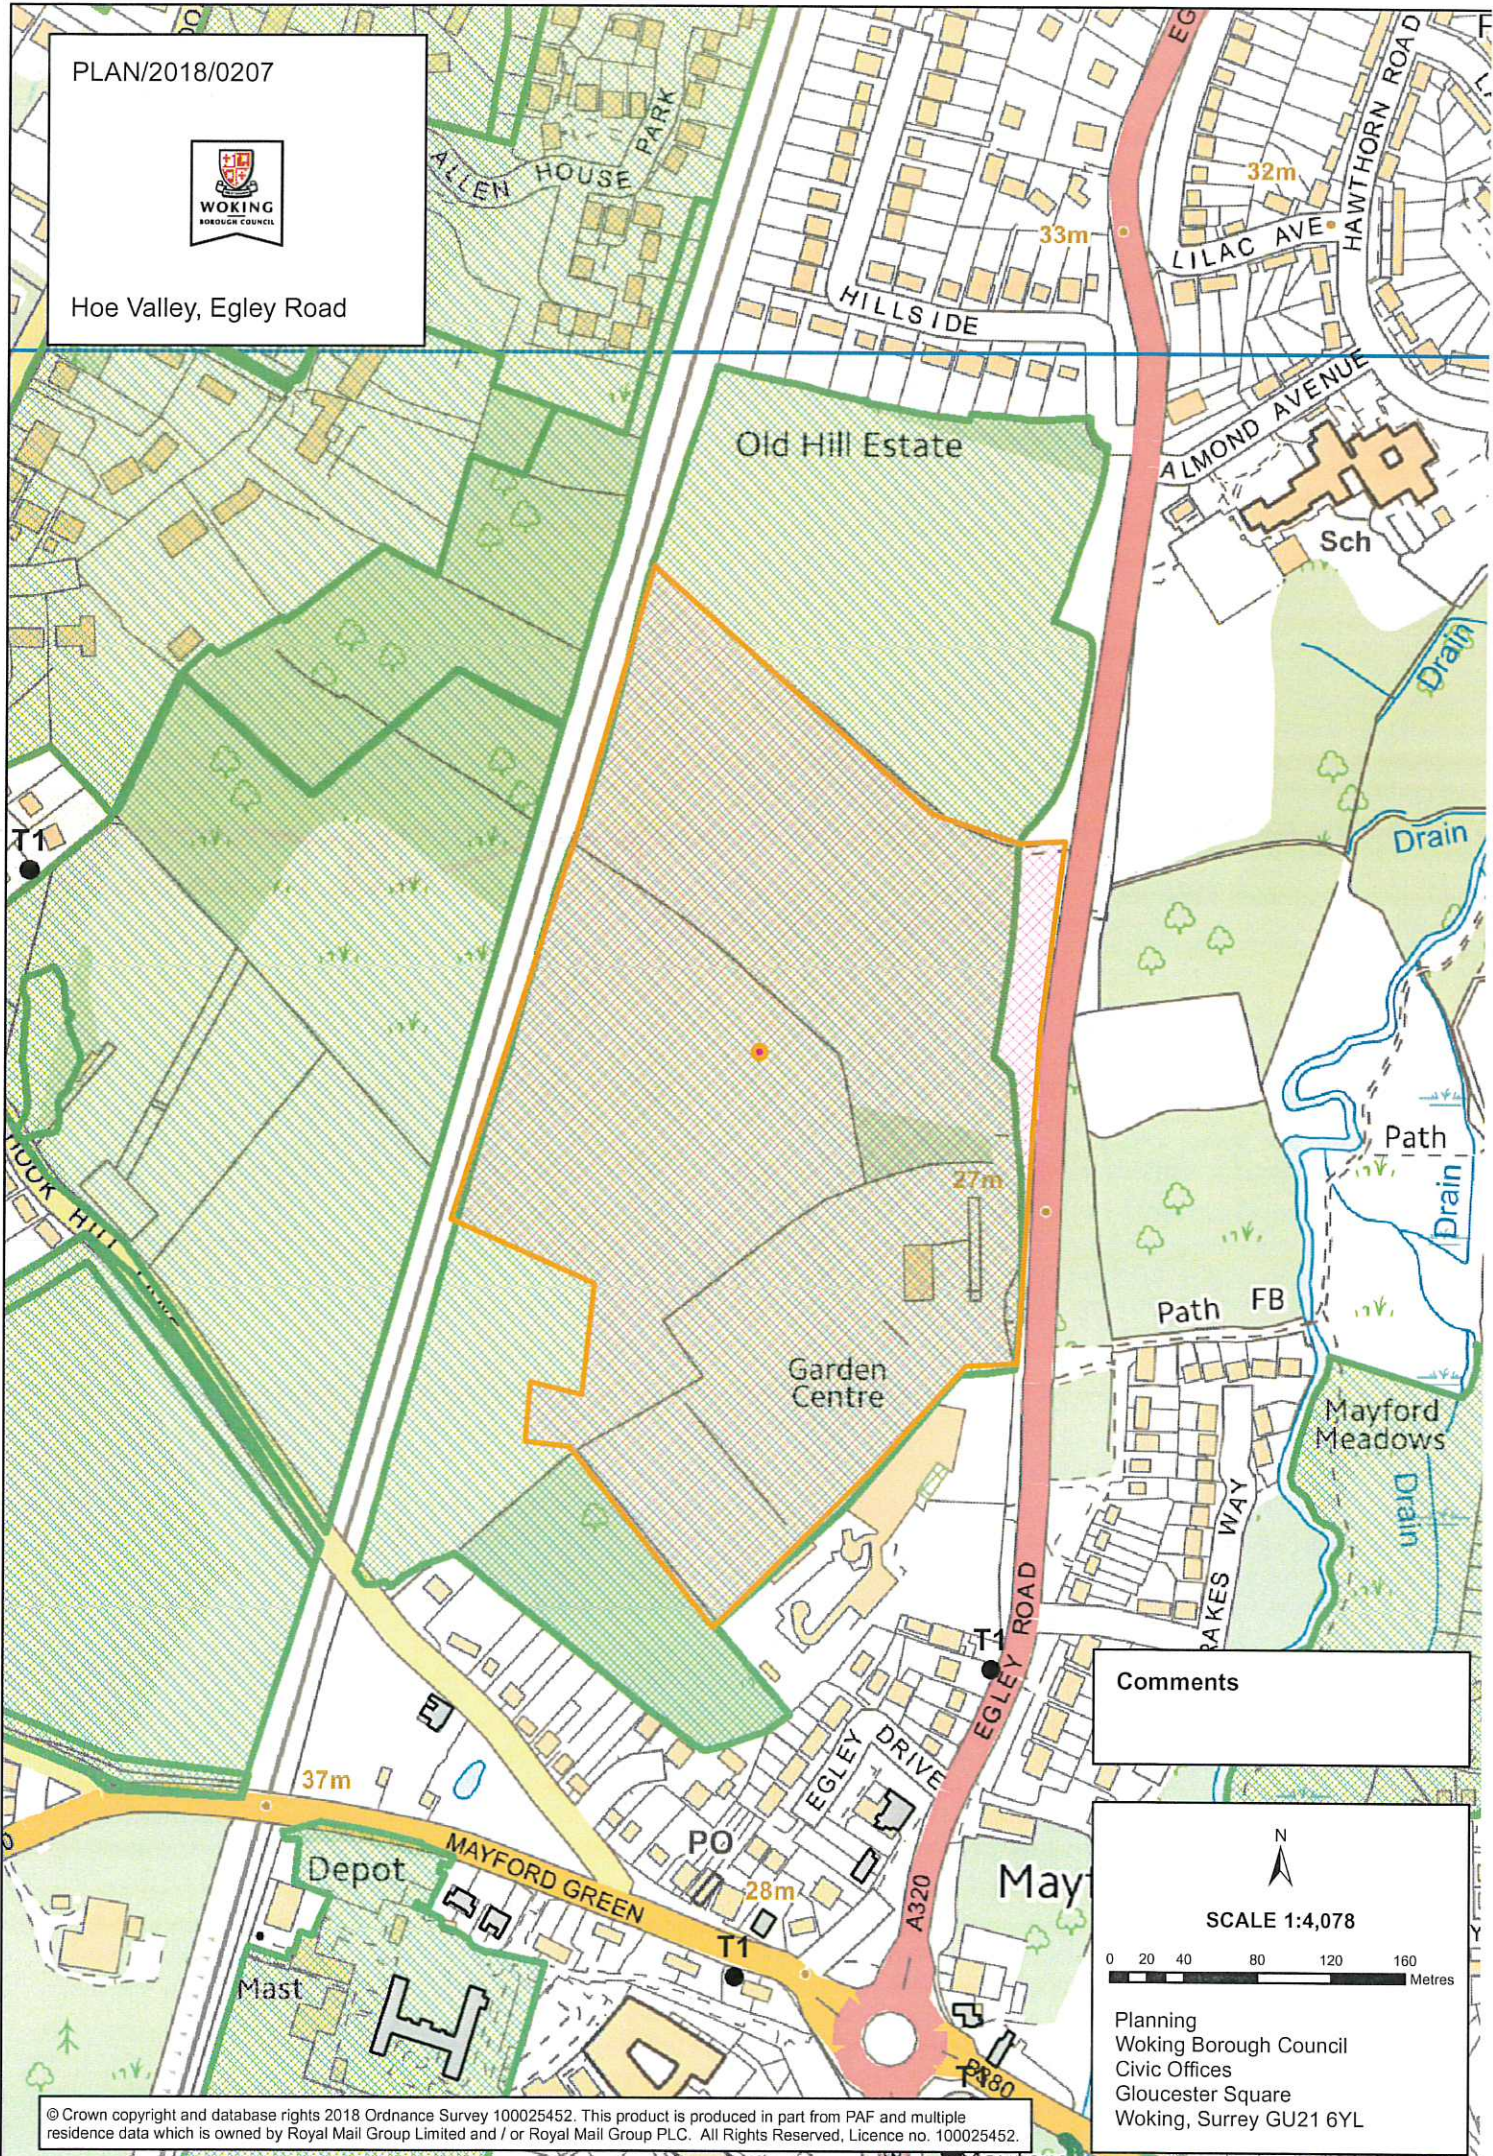

PLAN/2018/0207

Hoe Valley, Egley Road

Comments

Planning
Woking Borough Council
Civic Offices
Gloucester Square
Woking, Surrey GU21 6YL